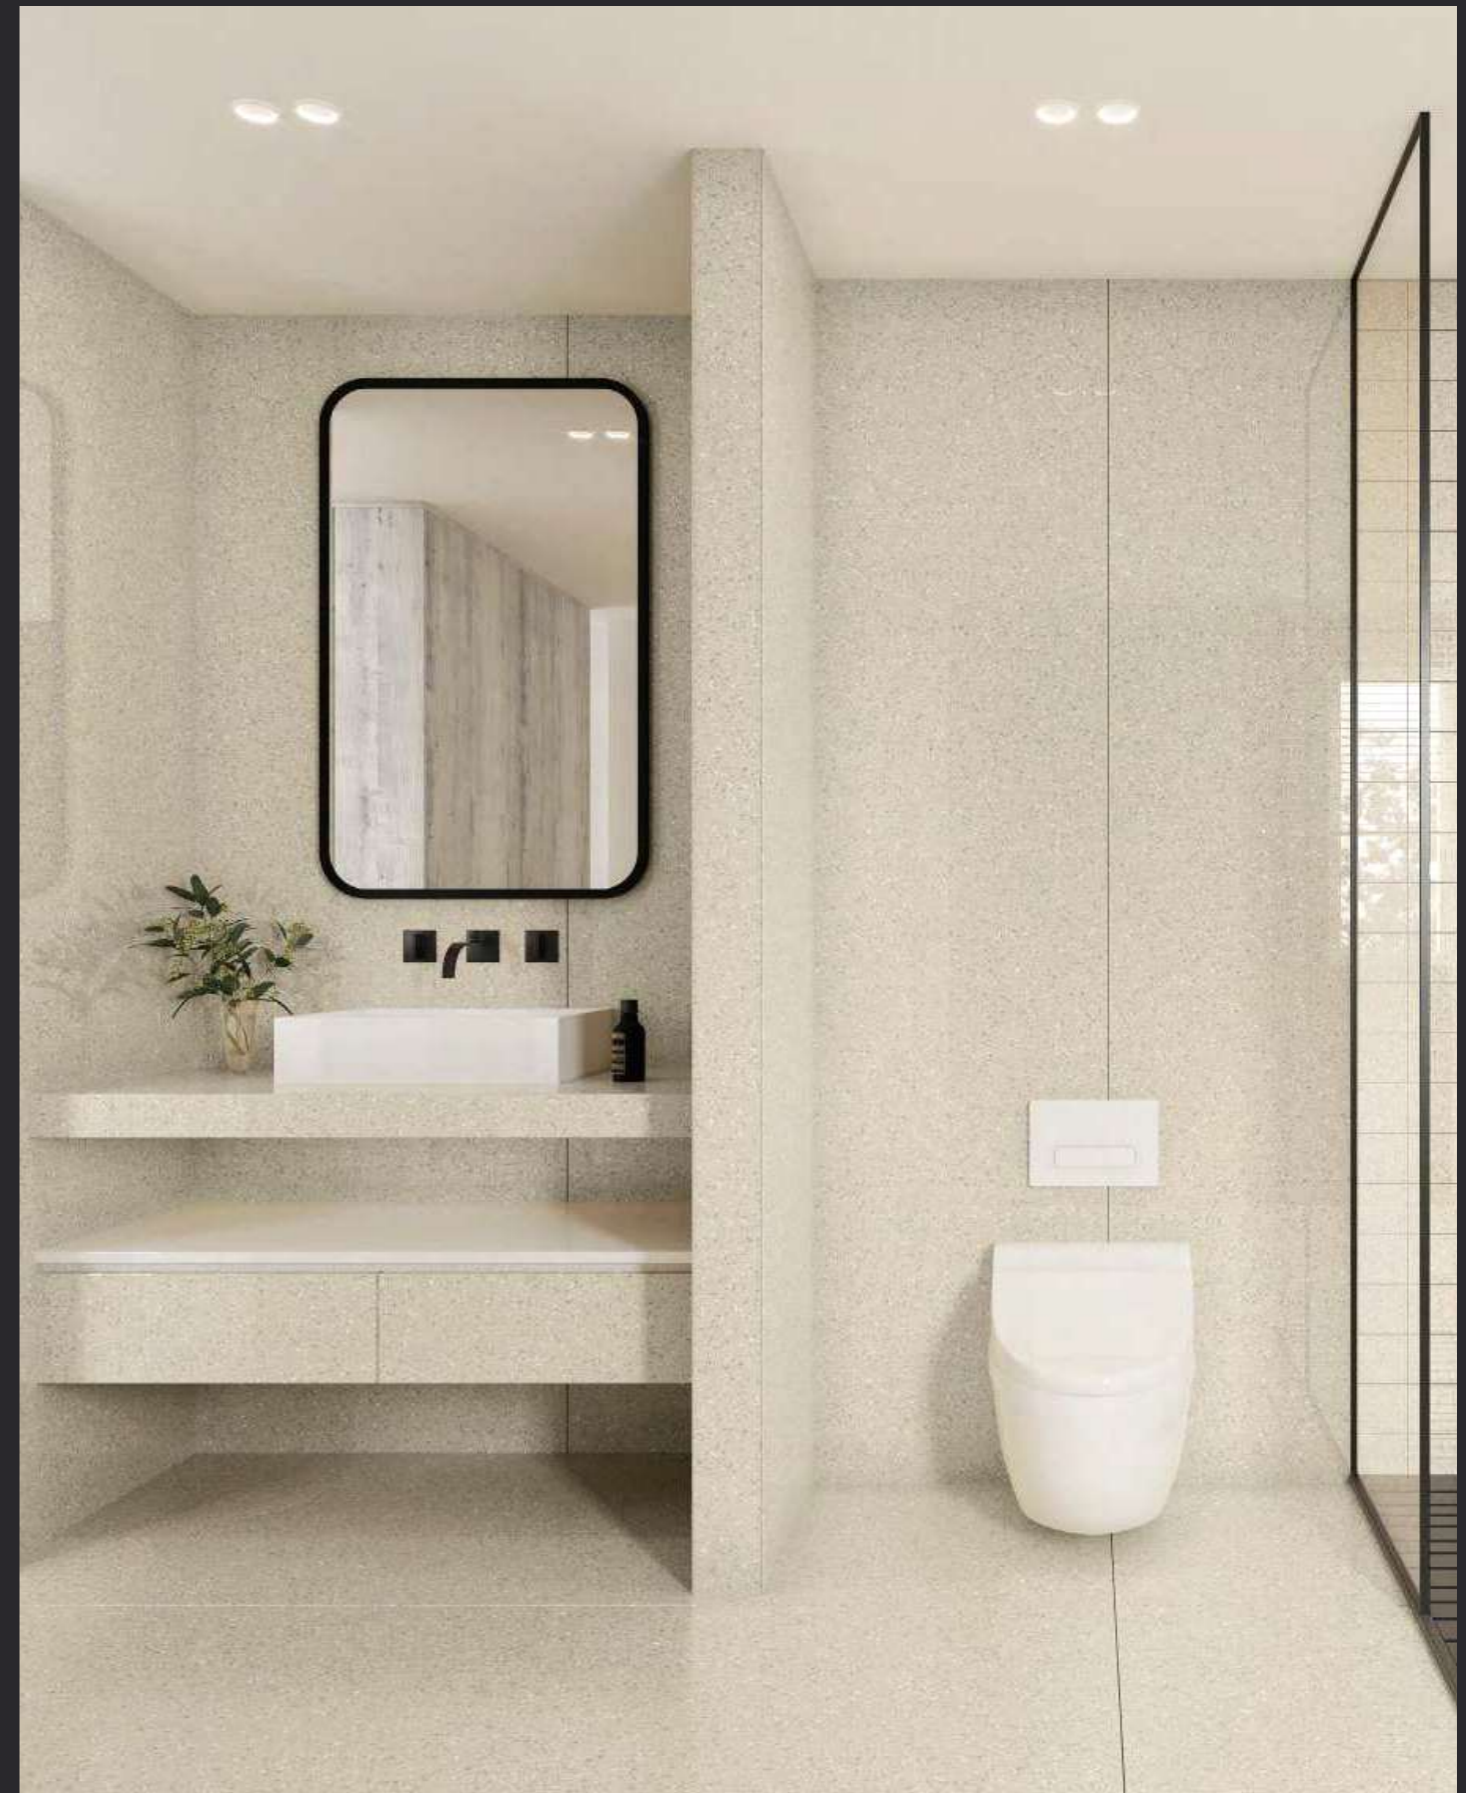

Features

- Easy to install
- Resistant to Staining
- Acid resistant
- Impact resistant
- Easy to clean
- Frost resistant
- Thermal shock resistant