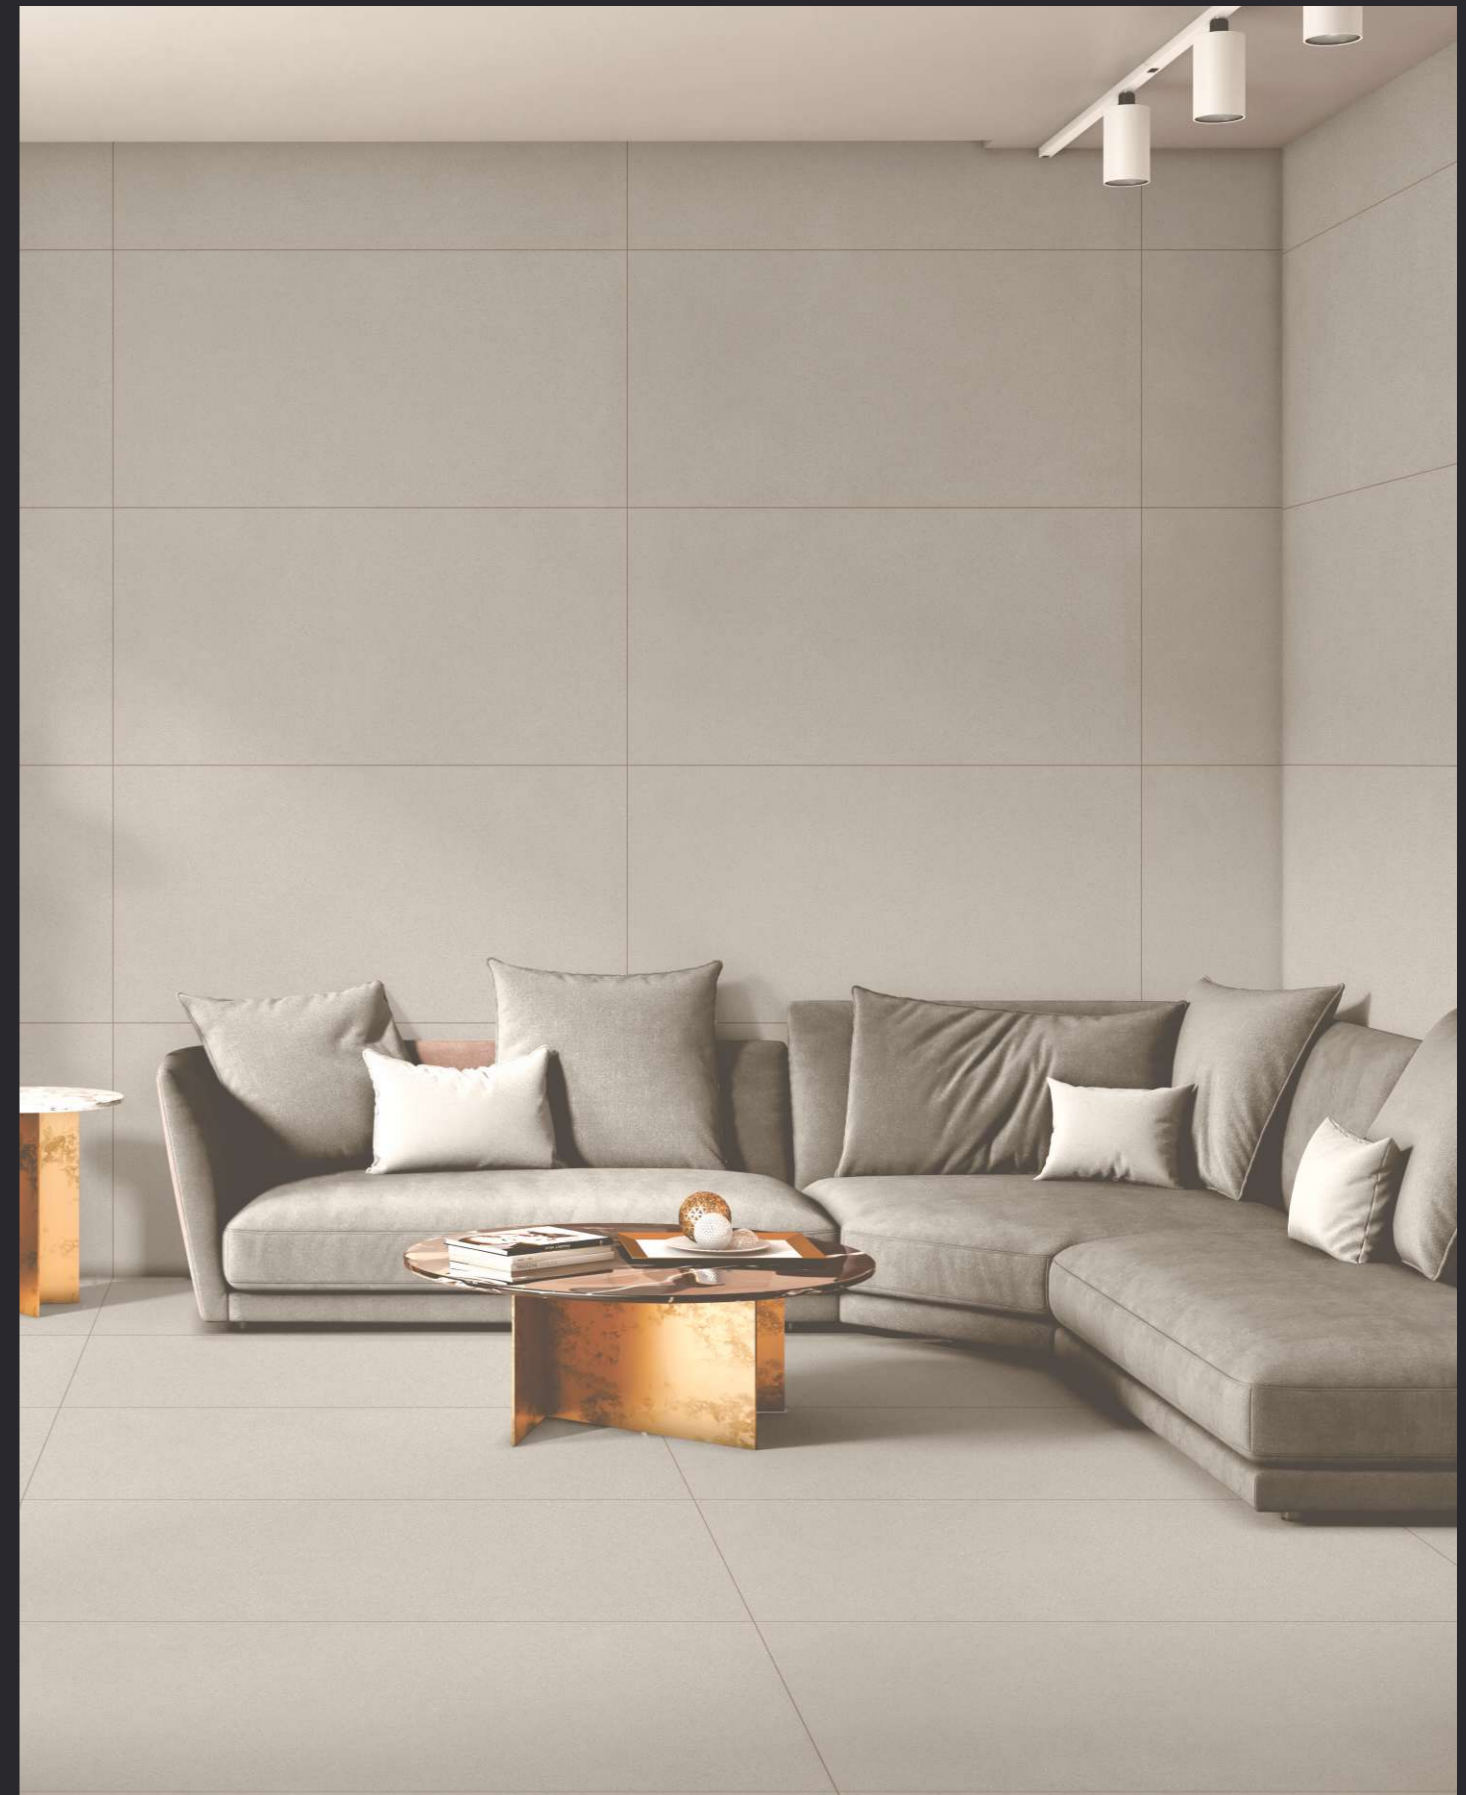

Features

Easy to install

Resistant to Staining

Acid resistant

Impact resistant

Easy to clean

Frost resistant

Thermal shock resistant