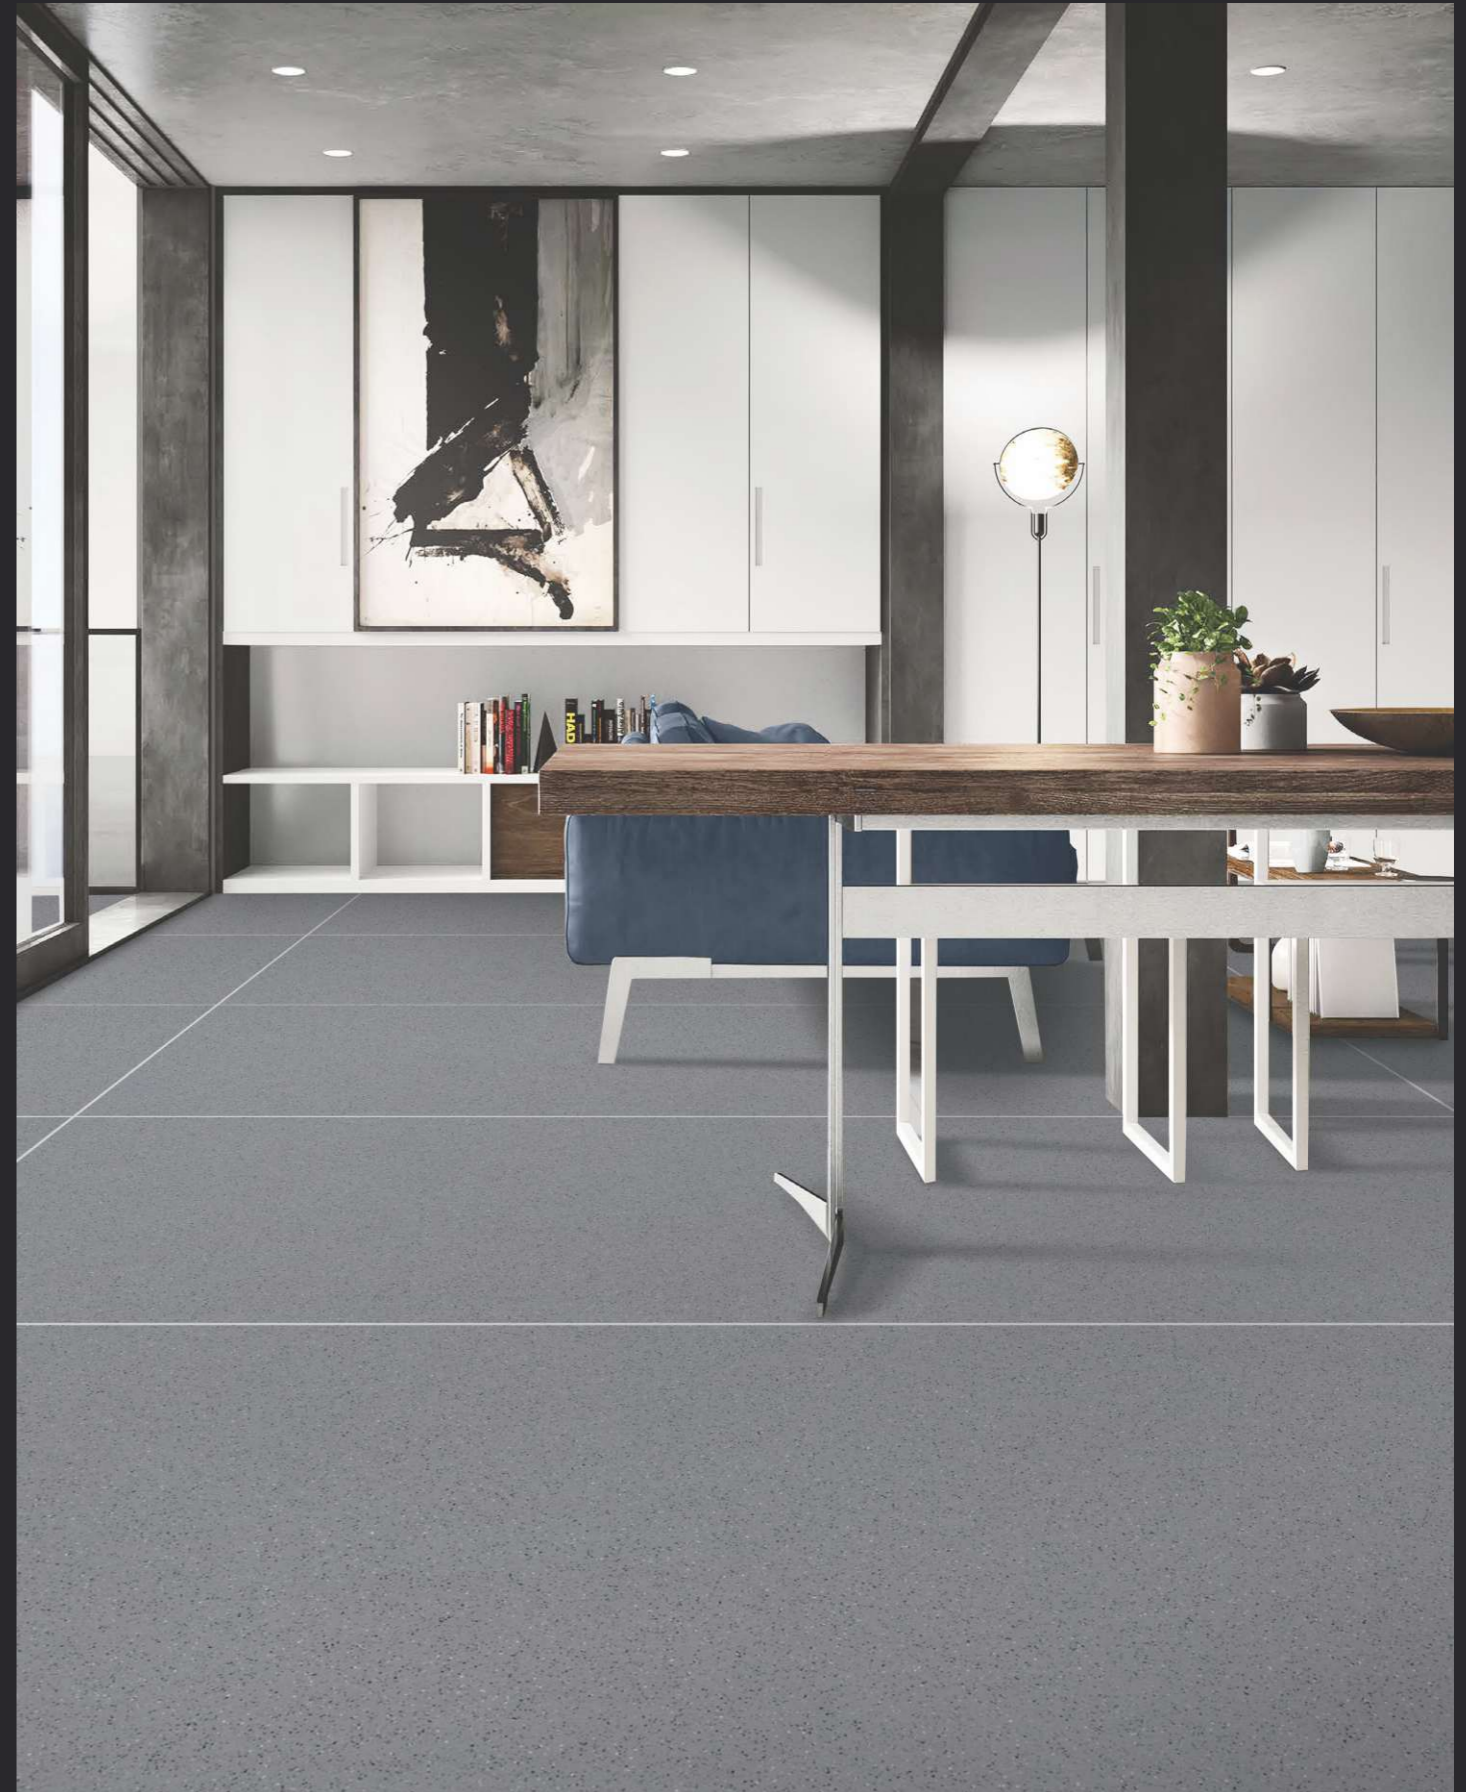

**800X  
2400MM**

**GALAXY ASH**  
Matt / Glossy

**GALAXY BLACK**  
Matt / Glossy

**Features**

-  Easy to install
-  Resistant to Staining
-  Acid resistant
-  Impact resistant
-  Easy to clean
-  Frost resistant
-  Thermal shock resistant